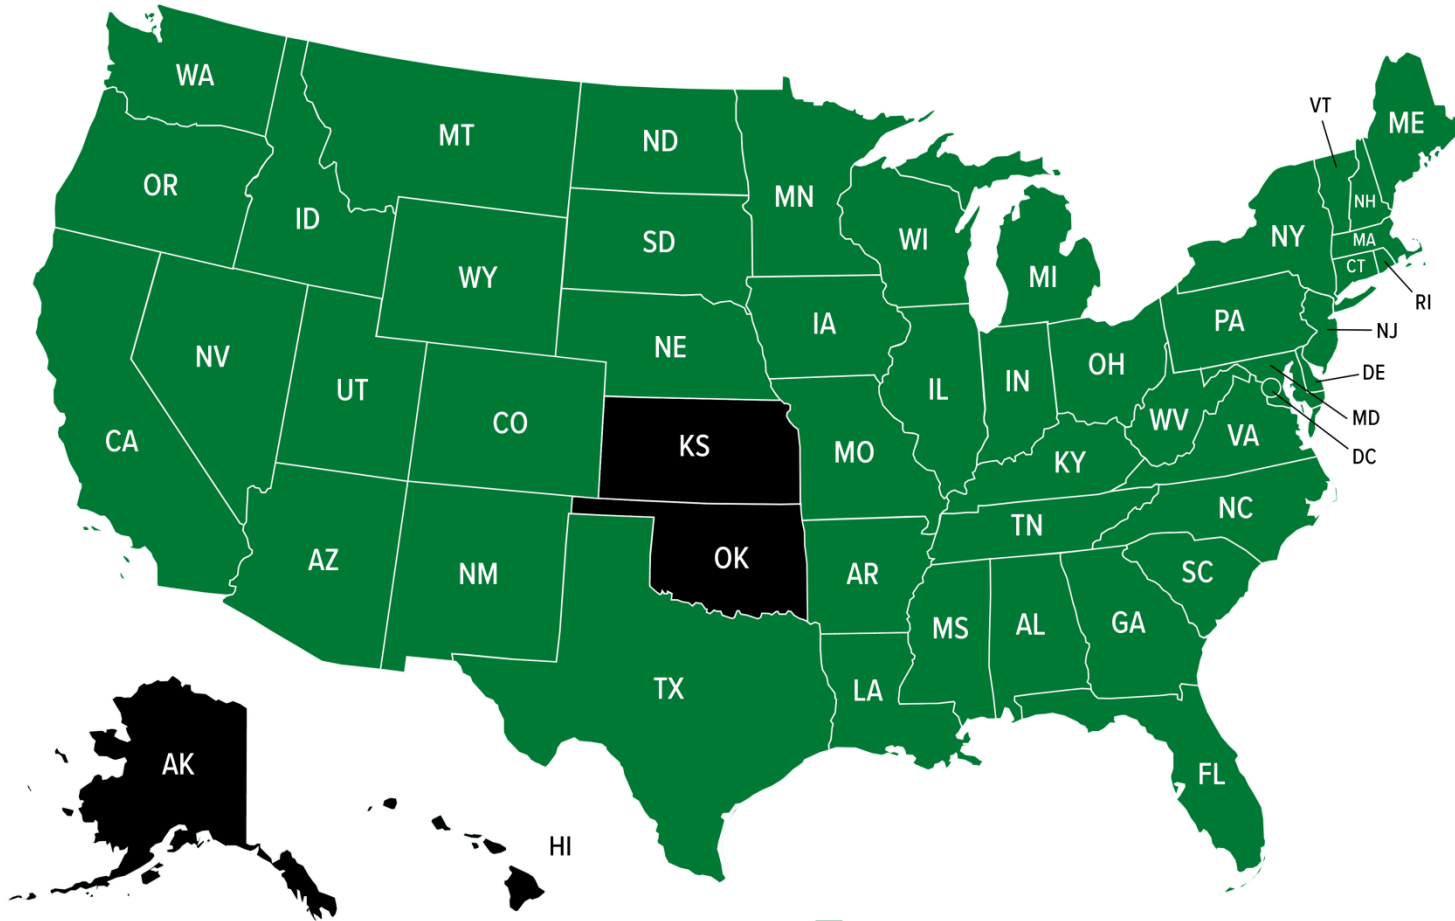

Independent School Bus Contractors Insurance Coverage Map

- Coverage Available
- Coverage Not Available

Workers' Compensation for school bus contractors is available nationwide, except: AK, HI, KS, ND, OH, OK, WA and WY.

This is not offered on a monoline basis.